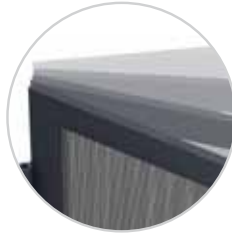

Frame with plastic inside corner (screwed or crimped).

The upper hook allows for easy setting of the screen in the upper part of the frame, which is also equipped with a brush seal that provides full sealing.

Mounting clip helps to easily and quickly set the screen in the windows frame.

The lower hook allows an easy setting of the screen in the bottom part of the frame.

PROFILES COLOUR RANGE

white

golden oak

walnut

dark brown

anthracite grey

Actual product colours may vary from colours shown. Colours availability depends on the type of element.

HINGED INSECT SCREEN

- Our hinged insect screen system is a perfect protection of your balcony door against insects.
- Its rounded, modern frame profile's shape is a perfect match with window frames available on the market. The frame of the screen is connected, by means of internal aluminium corners, which significantly stiffens the whole structure. You can also choose the way the profiles are connected with the corners (crimping press or grub screws).
- Additional reinforcement with joining profile allows to fabricate larger-size frames. The mosquito net is mounted to the window frame or to the reveals using hinges, which have a patented, and very easy to use self-closer pre-stretch system. A brush seal is added around the perimeter of the frame, this for additional sealing. What's more, it is possible to mount the active mosquito net to an independent structure.
- Standard screens are equipped with an opening holder or magnets that maintain the screen in closed position. Alternatively, there is a variant with a specially designed joining profile. Thanks to its modern shape, it acts as a handle allowing to open and close the mosquito net from both inner and outer part of the casement.
- A cavity slab is located in the lower part of the casement, and protects the screen from opening-induced damages.