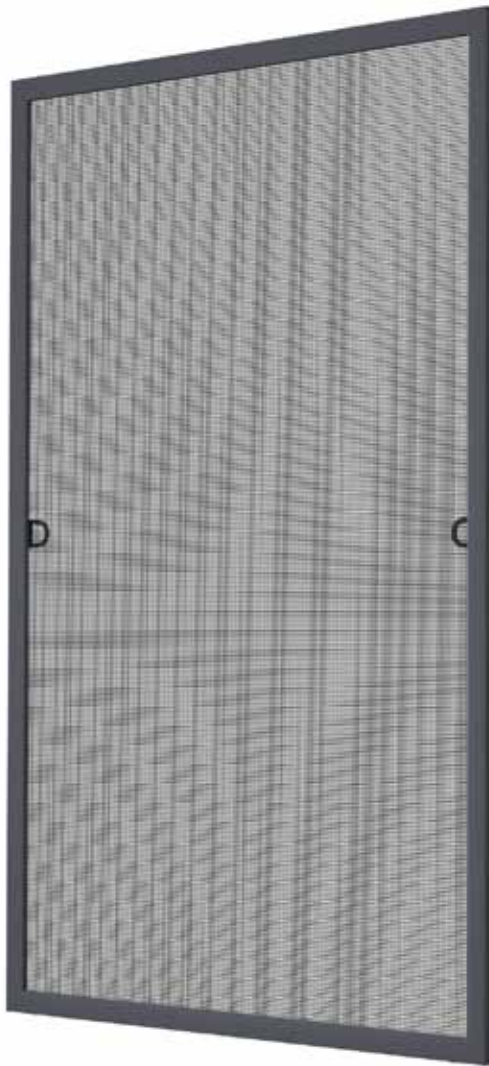

Small-size, semi-oval cassette of extruded aluminium.

Sealing gasket mounted at the top of the box.

Endslat of extruded aluminium with sealing gasket to the windowsill / window frame.

Channels of extruded aluminium with sealing gasket.

PROFILES COLOUR RANGE

Actual product colours may vary from colours shown. Colours availability depends on the type of element.

FIXED INSECT SCREEN SYSTEM

- The fixed insect screen system is a perfect protection for your windows.
- Profile frame is made of sturdy, extruded aluminium profile of a modern shape. This profile comes in two versions: with "flipper", adhering to the window frame and without "flipper", with a pocket for a brush seal and used with completely built-up window frames.
- The frame of the screen can be combined with aluminium inside corners (clamped or twisted). With irregularly-shaped windows (trapezoids, diamonds, etc.), it is possible to use inside corners with adjustable angle. You can also choose between plastic outer corners, available in a wide range of colours.
- The joining profile can help obtain larger dimensions of the frame.
- The system is compatible with most window profiles. The mounting clips are available in five sizes.

Frame with plastic inside corner (screwed or crimped).

The upper hook allows for easy setting of the screen in the upper part of the frame, which is also equipped with a brush seal that provides full sealing.