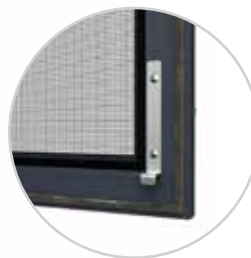

The lower hook allows an easy setting of the screen in the bottom part of the frame.

PROFILES COLOUR RANGE

white

golden oak

walnut

dark brown

anthracite grey

Actual product colours may vary from colours shown. Colours availability depends on the type of element.