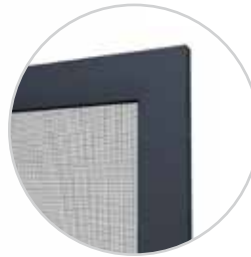

PROFILES COLOUR RANGE

Actual product colours may vary from colours shown. Colours availability depends on the type of element.

FIXED INSECT SCREEN SYSTEM

- The fixed insect screen system is a perfect protection for your windows.
- Profile frame is made of sturdy, extruded aluminium profile of a modern shape. This profile comes in two versions: with "flipper", adhering to the window frame and without "flipper", with a pocket for a brush seal and used with completely built-up window frames.
- The frame of the screen can be combined with aluminium inside corners (clamped or twisted). With irregularly-shaped windows (trapezoids, diamonds, etc.), it is possible to use inside corners with adjustable angle. You can also choose between plastic outer corners, available in a wide range of colours.
- The joining profile can help obtain larger dimensions of the frame.
- The system is compatible with most window profiles. The mounting clips are available in five sizes.

PROFILES COLOUR RANGE

Actual product colours may vary from colours shown. Colours availability depends on the type of element.

FIXED INSECT SCREEN SYSTEM

- This product is a solution designed for use on flushed aluminium windows.
- The screens are highly aesthetic and are supplemented by high quality details.
- All of its components are made of extruded aluminium, which ensures resistance to weathering, and a reliable operation of the product for many years.
- The frame of the screen can be connected using aluminium inside corners (clamped or twisted), which makes it an aesthetic, colour-match to the window frame (it can be painted in any RAL colour).
- The use of fixed screen does not limit in any way the functionality of the window.
- Installation is made fast and easy thanks to the use of mounting clips.
- Screen hooks are compatible with every window systems offered by Aluprof.