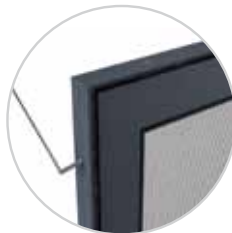

dark brown

anthracite grey

Actual product colours may vary from colours shown. Colours availability depends on the type of element.

HINGED INSECT SCREEN

- Our hinged insect screen system is a perfect protection of your balcony door against insects.
- Its rounded, modern frame profile's shape is a perfect match with window frames available on the market. The frame of the screen is connected, by means of internal aluminium corners, which significantly stiffens the whole structure. You can also choose the way the profiles are connected with the corners (crimping press or grub screws).
- Additional reinforcement with joining profile allows to fabricate larger-size frames. The mosquito net is mounted to the window frame or to the reveals using hinges, which have a patented, and very easy to use self-closer pre-stretch system. A brush seal is added around the perimeter of the frame, this for additional sealing. What's more, it is possible to mount the active mosquito net to an independent structure.
- Standard screens are equipped with an opening holder or magnets that maintain the screen in closed position. Alternatively, there is a variant with a specially designed joining profile. Thanks to its modern shape, it acts as a handle allowing to open and close the mosquito net from both inner and outer part of the casement.
- A cavity slab is located in the lower part of the casement, and protects the screen from opening-induced damages.

The hinge with a self-closer is a simple spring tension adjustment with an Allen wrench. It is also possible to use a hinge on two planes. This solution is protected by a patent.

Two opening variants available: "ergonomic" and "aesthetic" or a specially designed, joining profile allow to open and close the mosquito net from both inner and outer part of the casement.