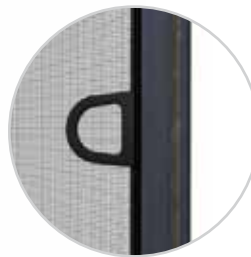

PROFILES COLOUR RANGE

Actual product colours may vary from colours shown. Colours availability depends on the type of element.

FIXED INSECT SCREEN SYSTEM

- This product is a solution designed for use on flushed aluminium windows.
- The screens are highly aesthetic and are supplemented by high quality details.
- All of its components are made of extruded aluminium, which ensures resistance to weathering, and a reliable operation of the product for many years.
- The frame of the screen can be connected using aluminium inside corners (clamped or twisted), which makes it an aesthetic, colour-match to the window frame (it can be painted in any RAL colour).
- The use of fixed screen does not limit in any way the functionality of the window.
- Installation is made fast and easy thanks to the use of mounting clips.
- Screen hooks are compatible with every window systems offered by Aluprof.

Frame with plastic inside corner (screwed or crimped).

The upper hook allows for easy setting of the screen in the upper part of the frame, which is also equipped with a brush seal that provides full sealing.