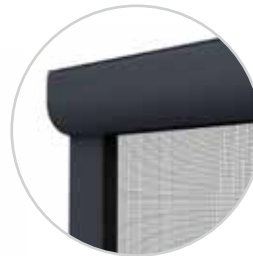

■ Structural elements of the mosquito net are made of extruded aluminium profiles, and offered in a wide range of colours. All profiles are covered with powder coating. Mosquito mesh is made of high quality fibreglass in black and grey. Highest quality materials used for the production make the product extremely resistant to adverse weather conditions.

INDEPENDENT ROLL-UP INSECT SCREEN SYSTEM

- The independent roll-up insect screen system is an excellent and extremely tight solution that secures interior spaces against insects with the possibility of closing and opening at any time.
- Structural elements of the screen (box, rails, endslat) are made of extruded aluminium, which ensures durability and resistance for many years of use.
- A special clip helps adjust the height of the mesh closure.
- Installing the system to the lintel is very fast and simple, thanks to the aluminium catch, which is also painted in the colour of the box.
- In addition, it is possible to use a restrictor, allowing the gentle and noiseless closure of the endslat to the box.
- The system is very practical, especially that it uses, to the maximum extent, other insect screen system components that are offered by Aluprof.
- This is a very aesthetic and modern solution, which, thanks to its small box fits perfectly in any recess.

PROFILES COLOUR RANGE

white

golden oak

walnut

dark brown

anthracite grey

Actual product colours may vary from colours shown. Colours availability depends on the type of element.

SLIDING INSECT SCREEN