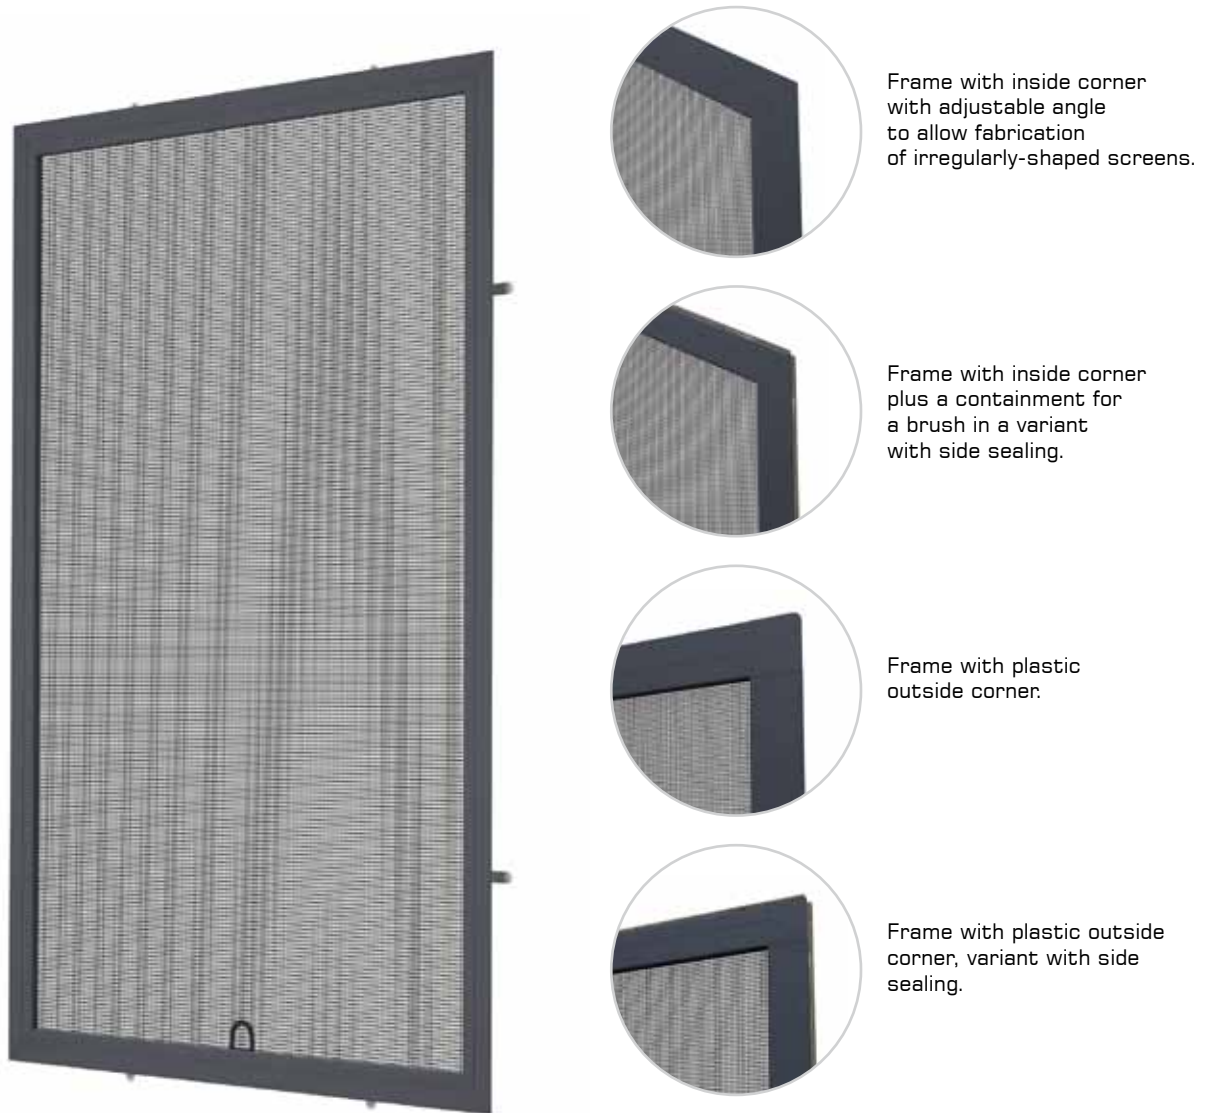

FIXED INSECT SCREEN SYSTEM

- The fixed insect screen system is a perfect protection for your windows.
- Profile frame is made of sturdy, extruded aluminium profile of a modern shape. This profile comes in two versions: with "flipper", adhering to the window frame and without "flipper", with a pocket for a brush seal and used with completely built-up window frames.
- The frame of the screen can be combined with aluminium inside corners (clamped or twisted). With irregularly-shaped windows (trapezoids, diamonds, etc.), it is possible to use inside corners with adjustable angle. You can also choose between plastic outer corners, available in a wide range of colours.
- The joining profile can help obtain larger dimensions of the frame.
- The system is compatible with most window profiles. The mounting clips are available in five sizes.