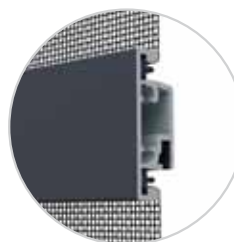

Frame with plastic inside corner (screwed or crimped).

The upper hook allows for easy setting of the screen in the upper part of the frame, which is also equipped with a brush seal that provides full sealing.

PROFILES COLOUR RANGE

white

golden oak

walnut

dark brown

anthracite grey

Actual product colours may vary from colours shown. Colours availability depends on the type of element.

SLIDING INSECT SCREEN

- Sliding insect screen system is intended for large, glass balcony bays, terraces and verandas.
- Fly screen casement moves along the upper and lower running rail. In the bottom part, there's a running roll with a mechanism that allows a smooth adjustment of the inclination angle for each casement. Wide selection of running rails allows the installation of various types of insect screens on all types of windows and doors, this with a guaranteed, collision-free compatibility with external roller shutters.
- The shape of the mosquito profile eliminates the need for additional holders. The system uses a restrictor to slow down the movement of the casement in the end position, and a bumper that prevents mosquito nets from hitting the frame of the running rail.

The frame and the openable element of the insect screen are installed using inside corners which are characterised by durability & quality.

Additional reinforcement of the insect screen is installed using snap-fit connection. This allows a quick and easy way to increase the surface area of the casement.