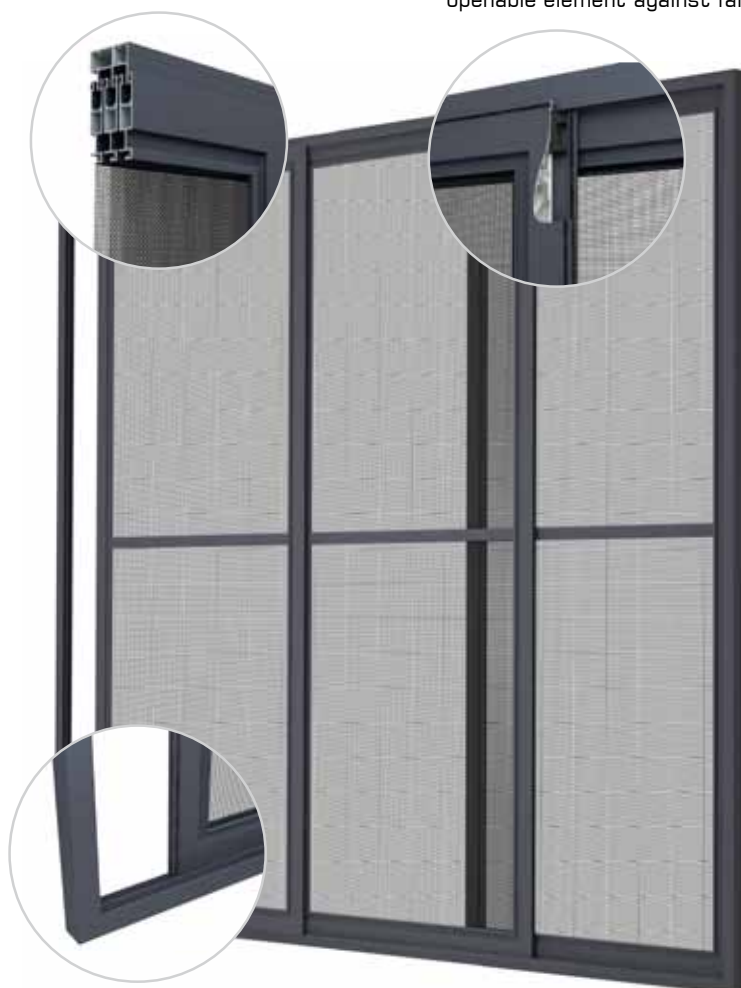

Small-size, semi-oval cassette of extruded aluminium.

Sealing gasket mounted at the top of the box.

Endslat of extruded aluminium with sealing gasket to the windowsill / window frame.

Channels of extruded aluminium with sealing gasket.

The insect screen is easy to install thanks to the use of inside corner with grub screws.

Two different heights of the cavity slab of in the lower part of the casement protect the screen from opening-induced damages.

- Sliding insect screen system is intended for large, glass balcony bays, terraces and verandas.
- Fly screen casement moves along the upper and lower running rail. In the bottom part, there's a running roll with a mechanism that allows a smooth adjustment of the inclination angle for each casement. Wide selection of running rails allows the installation of various types of insect screens on all types of windows and doors, this with a guaranteed, collision-free compatibility with external roller shutters.
- The shape of the mosquito profile eliminates the need for additional holders. The system uses a restrictor to slow down the movement of the casement in the end position, and a bumper that prevents mosquito nets from hitting the frame of the running rail.

Possibility of installation in "triple system configuration".

Moving the openable element: this allows to position and to protect openable element against falling.

Each openable element is additionally sealed with brush seals.